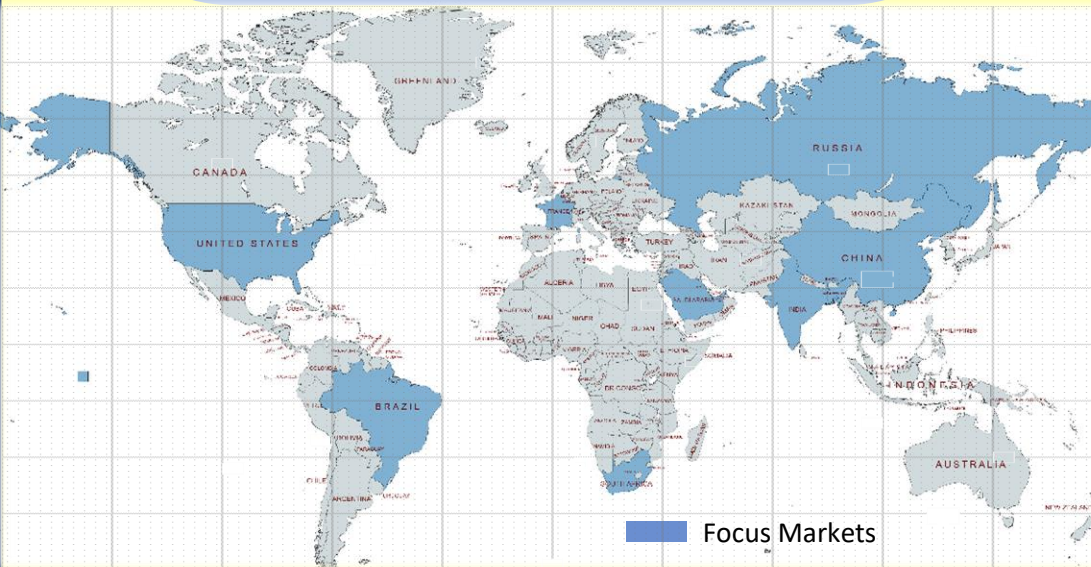

About Us

- ✓ Vega Worldwide – providing comprehensive professional cargo forwarding and shipping services coupled with outstanding customer experiences.
- ✓ One of the most trusted growth partner for several organizations across The Middle East, India and The CIS region.
- ✓ Group is holding 25+ years industry experiences across Freight Forwarding, Supply Chain Management, Warehousing and Project Cargo Management.

What sets us apart

- A dedicated account manager for 24/7 support.
- Money Back Guarantee on services with point-to-point cargo transfers.
- Trained human resources across all domains.
- Highest levels of code of conduct.
- SOP oriented ensuring maximum safety and security for your cargo and documents privacy.